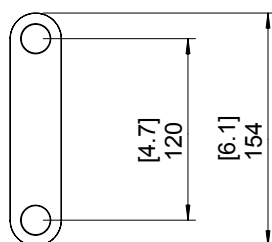

ISOMETRIC VIEW

TOP VIEW

FRONT VIEW

SIDE VIEW

Measurements

[inches] = imperial
mm = metric

Weight

0.65kg, 1.42lbs

Materials

Stainless Steel Plate,
Sheet Plastic

Scale 1:5

ISOMETRIC VIEW

TOP VIEW

FRONT VIEW

SIDE VIEW

Measurements

[inches] = imperial
mm = metric

Weight

26.5kg, 58.4lbs

Materials

Brushed Stainless Steel,
Rubber

Scale 1:10