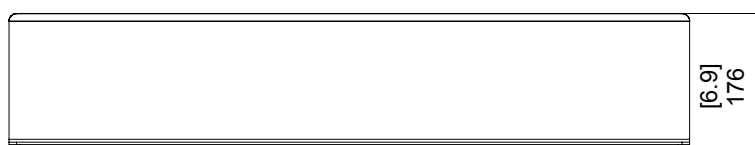

ISOMETRIC VIEW

TOP VIEW

FRONT VIEW

SIDE VIEW

Measurements

[inches] = imperial
mm = metric

Weight

0.65kg, 1.42lbs

Materials

Stainless Steel Plate,
Sheet Plastic

Scale 1:5

ISOMETRIC VIEW

TOP VIEW

FRONT VIEW

SIDE VIEW

Measurements

[inches] = imperial
mm = metric

Weight

26.5kg, 58.4lbs

Materials

Brushed Stainless Steel,
Rubber

Scale 1:10