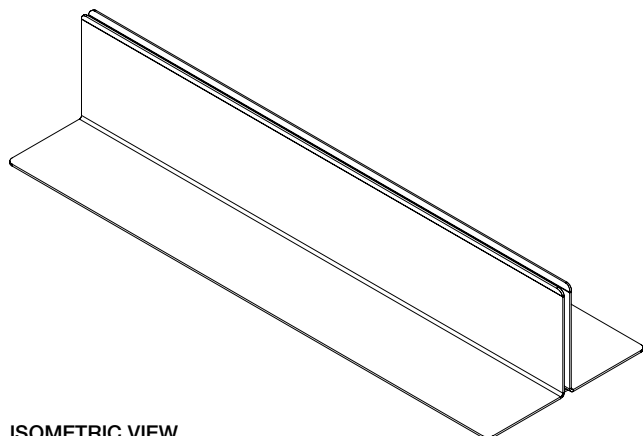

ISOMETRIC VIEW

TOP VIEW

FRONT VIEW

SIDE VIEW

Measurements

[inches] = imperial
mm = metric

Weight

0.65kg, 1.42lbs

Materials

Stainless Steel Plate,
Sheet Plastic

Scale 1:5

ISOMETRIC VIEW

TOP VIEW

FRONT VIEW

SIDE VIEW

Measurements

[inches] = imperial
mm = metric

Weight

26.5kg, 58.4lbs

Materials

Brushed Stainless Steel,
Rubber

Scale 1:10