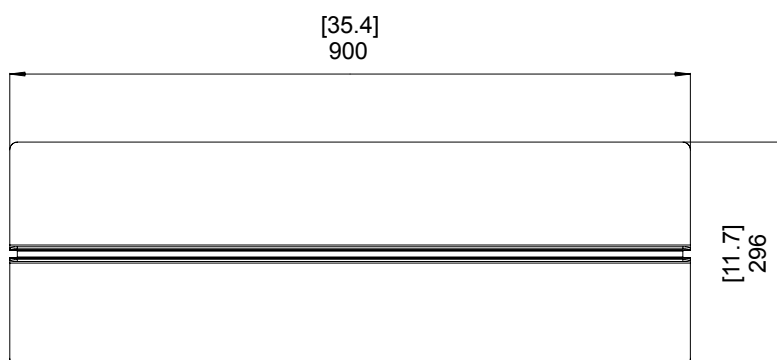

ISOMETRIC VIEW

TOP VIEW

FRONT VIEW

SIDE VIEW

Measurements

[inches] = imperial
mm = metric

Weight

0.65kg, 1.42lbs

Materials

Stainless Steel Plate,
Sheet Plastic

Scale 1:5

ISOMETRIC VIEW

TOP VIEW

FRONT VIEW

SIDE VIEW

Measurements

[inches] = imperial
mm = metric

Weight

26.5kg, 58.4lbs

Materials

Brushed Stainless Steel,
Rubber

Scale 1:10