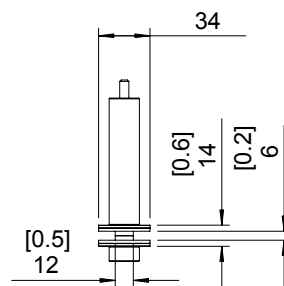

ISOMETRIC VIEW

TOP VIEW

FRONT VIEW

SIDE VIEW

Measurements

[inches] = imperial
mm = metric

Weight

0.65kg, 1.42lbs

Materials

Stainless Steel Plate,
Sheet Plastic

Scale 1:5

ISOMETRIC VIEW

TOP VIEW

FRONT VIEW

SIDE VIEW

Measurements

[inches] = imperial
mm = metric

Weight

26.5kg, 58.4lbs

Materials

Brushed Stainless Steel,
Rubber

Scale 1:10