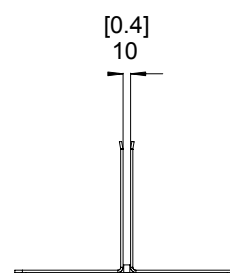

ISOMETRIC VIEW

TOP VIEW

FRONT VIEW

SIDE VIEW

Measurements

[inches] = imperial
mm = metric

Weight

0.65kg, 1.42lbs

Materials

Stainless Steel Plate,
Sheet Plastic

Scale 1:5

ISOMETRIC VIEW

TOP VIEW

FRONT VIEW

SIDE VIEW

Measurements

[inches] = imperial
mm = metric

Weight

26.5kg, 58.4lbs

Materials

Brushed Stainless Steel,
Rubber

Scale 1:10