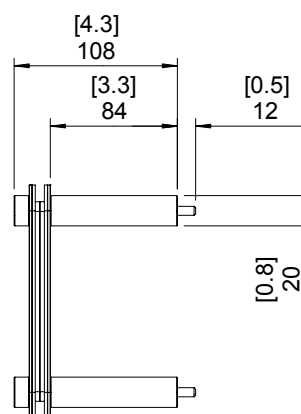

ISOMETRIC VIEW

TOP VIEW

FRONT VIEW

SIDE VIEW

Measurements

[inches] = imperial
mm = metric

Weight

0.65kg, 1.42lbs

Materials

Stainless Steel Plate,
Sheet Plastic

Scale 1:5

ISOMETRIC VIEW

TOP VIEW

FRONT VIEW

SIDE VIEW

Measurements

[inches] = imperial
mm = metric

Weight

26.5kg, 58.4lbs

Materials

Brushed Stainless Steel,
Rubber

Scale 1:10