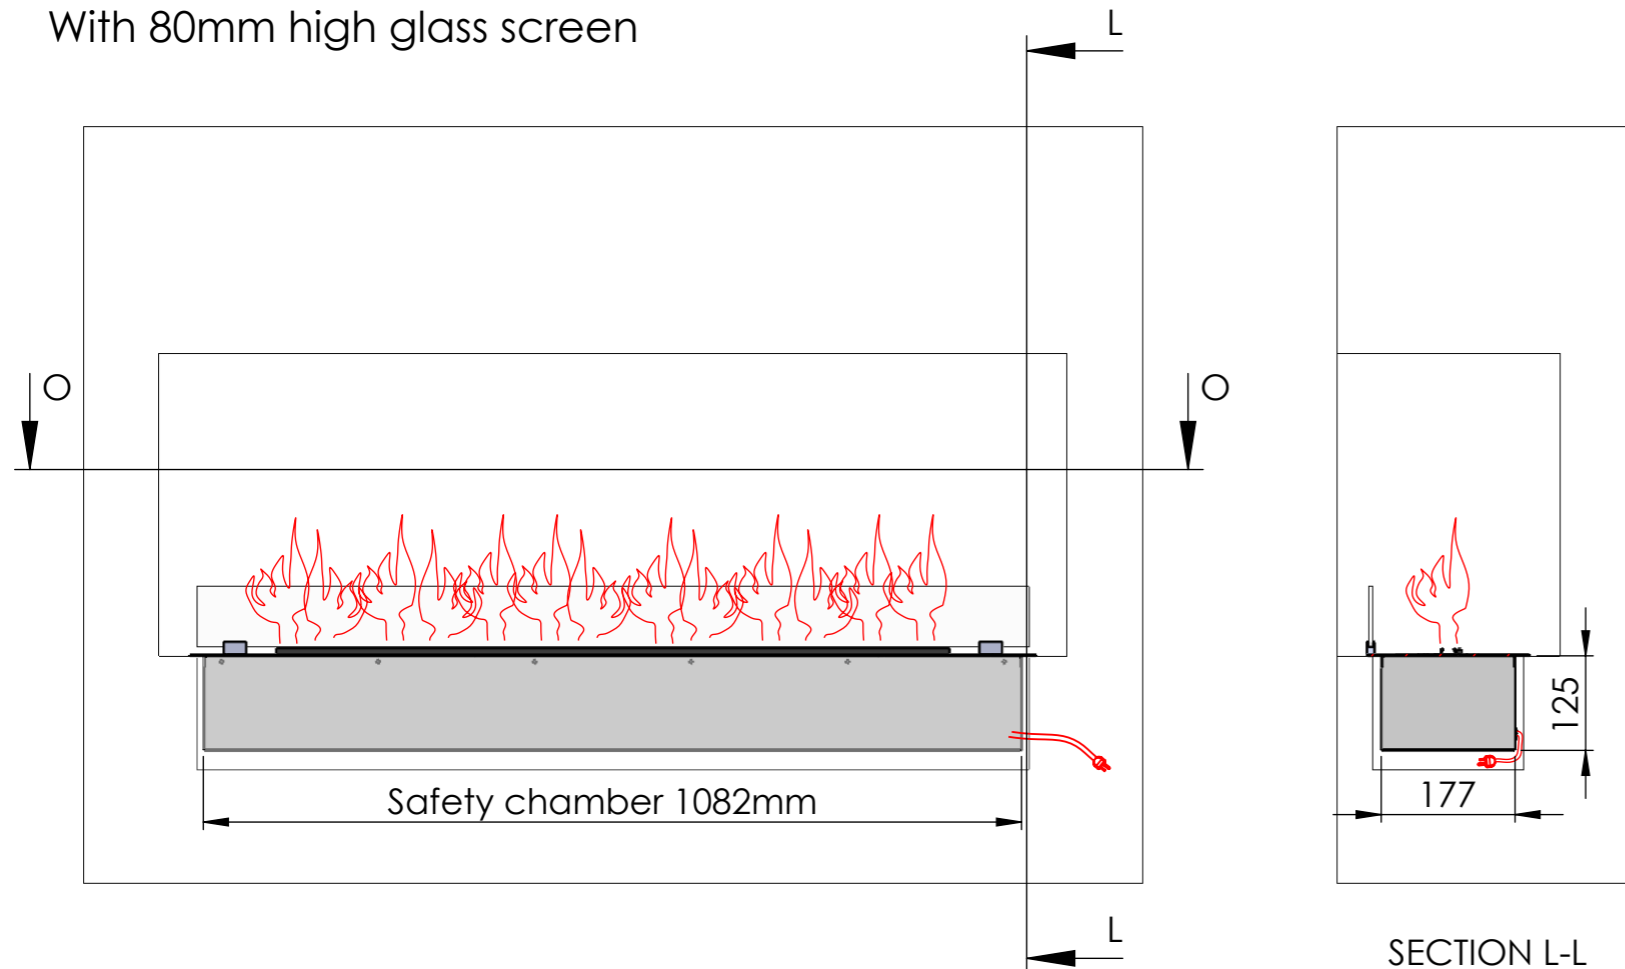

Denver Basic 1120

Flame Tray 900mm

Remote Control / Bluetooth / App/ 6 flame levels

With 80mm high glass screen

Please Note, if using the minimum required dimensions for the wall cut-out, the wall in front of the safety chamber becomes very thin, only 7,5mm.

Mounting if top plate is to rest on top of surrounding surface
 Note: base plate can get hot! Ensure that the surrounding surface can withstand a temperature of around 50 degrees C.

Wall cut-out dimensions

SECTION N-N

Dimensions are in millimeters		 DecoFlame ApS Stenholm 14 DK-9400 Nørresundby TLF: +45 96 30 48 00 www.decoflame.com	SCALE: 1:10
MATERIAL:			FORMAT: A3
WEIGHT:	kg	Order Number:	SHEET 3 OF 4
REVISION:		Denver Basic 1120	
Copyright of DecoFlame ApS Denmark, whose property this document remains. No part thereof may be disclosed, copied, duplicated or in any other way made use of, except with the approval of DecoFlame ApS DecoFlame Denmark.		DWG NO.	

Dimensions are in millimeters		 DecoFlame ApS Stenholm 14 DK-9400 Nørresundby TLF: +45 96 30 48 00 www.decoflame.com	SCALE: 1:20
MATERIAL:			FORMAT: A3
WEIGHT: kg		Order Number:	SHEET 4 OF 4
REVISION:			
Copyright of DecoFlame ApS Denmark, whose property this document remains. No part thereof may be disclosed, copied, duplicated or in any other way made use of, except with the approval of DecoFlame ApS DecoFlame Denmark.		DWG NO.	Close the wall recess