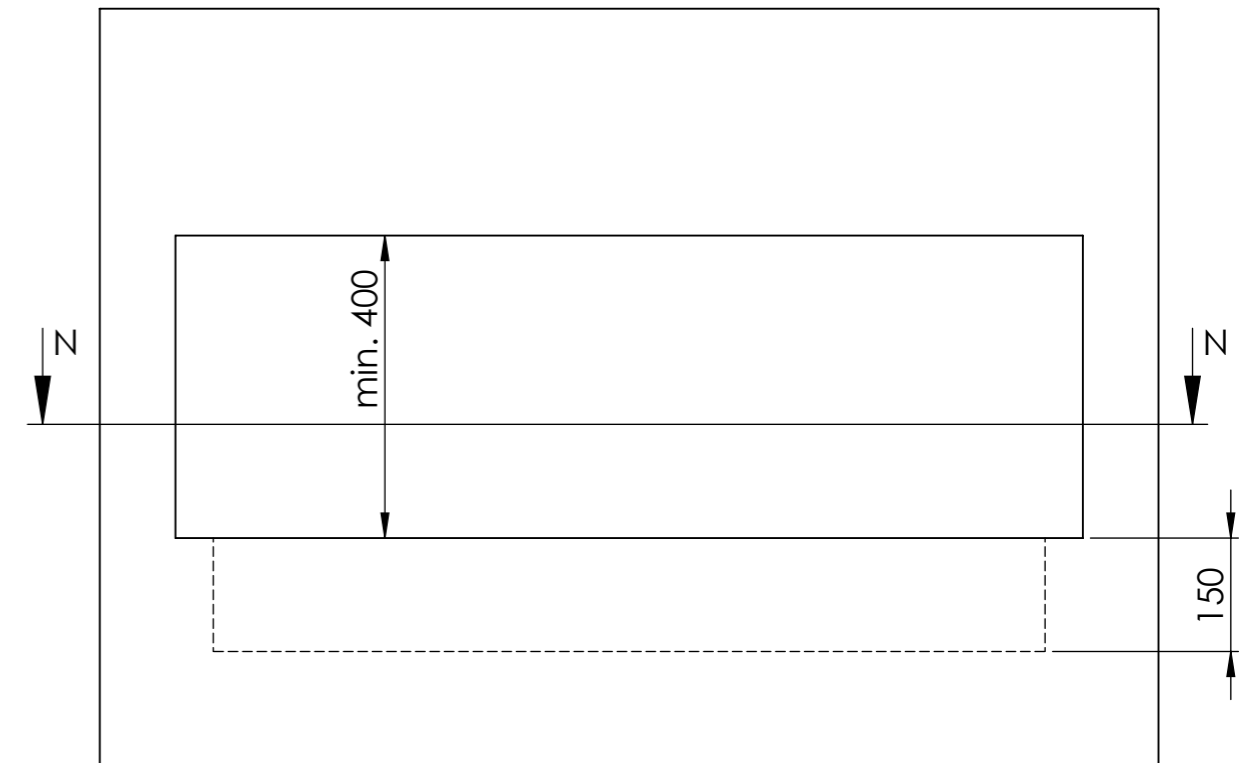

Denver Basic 1120

Flame Tray 900mm

Remote Control / Bluetooth / App/ 6 flame levels

With 80mm high glass screen

Please Note, if using the minimum required dimensions for the wall cut-out, the wall in front of the safety chamber becomes very thin, only 7,5mm.

Mounting if top plate is to rest on top of surrounding surface
 Note: base plate can get hot! Ensure that the surrounding surface can withstand a temperature of around 50 degrees C.

Wall cut-out dimensions

SECTION N-N

Dimensions are in millimeters		 DecoFlame ApS Stenholm 14 DK-9400 Nørresundby TLF: +45 96 30 48 00 www.decoflame.com	SCALE: 1:10
MATERIAL:			FORMAT: A3
WEIGHT:	kg	Order Number:	SHEET 3 OF 4
REVISION:		Denver Basic 1120	
Copyright of DecoFlame ApS Denmark, whose property this document remains. No part thereof may be disclosed, copied, duplicated or in any other way made use of, except with the approval of DecoFlame ApS DecoFlame Denmark.		DWG NO.	

Dimensions are in millimeters		 DecoFlame ApS Stenholm 14 DK-9400 Nørresundby TLF: +45 96 30 48 00 www.decoflame.com	SCALE: 1:20
MATERIAL:			FORMAT: A3
WEIGHT: kg		Order Number:	SHEET 4 OF 4
REVISION:			
Copyright of DecoFlame ApS Denmark, whose property this document remains. No part thereof may be disclosed, copied, duplicated or in any other way made use of, except with the approval of DecoFlame ApS DecoFlame Denmark.		DWG NO.	Close the wall recess