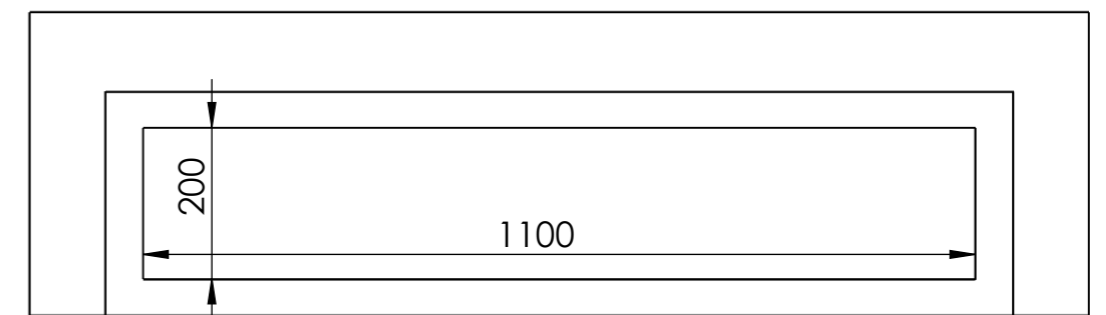

Denver Basic 1120

Flame Tray 900mm

Remote Control / Bluetooth / App/ 6 flame levels

With 80mm high glass screen

Please Note, if using the minimum required dimensions for the wall cut-out, the wall in front of the safety chamber becomes very thin, only 7,5mm.

Mounting if top plate is to rest on top of surrounding surface
 Note: base plate can get hot! Ensure that the surrounding surface can withstand a temperature of around 50 degrees C.

Wall cut-out dimensions

SECTION N-N

Dimensions are in millimeters		 DecoFlame ApS Stenholm 14 DK-9400 Nørresundby TLF: +45 96 30 48 00 www.decoflame.com	SCALE: 1:10
MATERIAL:			FORMAT: A3
WEIGHT:	kg	Order Number:	SHEET 3 OF 4
REVISION:		Denver Basic 1120	
Copyright of DecoFlame ApS Denmark, whose property this document remains. No part thereof may be disclosed, copied, duplicated or in any other way made use of, except with the approval of DecoFlame ApS DecoFlame Denmark.		DWG NO.	

Dimensions are in millimeters		 DecoFlame ApS Stenholm 14 DK-9400 Nørresundby TLF: +45 96 30 48 00 www.decoflame.com	SCALE: 1:20
MATERIAL:			FORMAT: A3
WEIGHT: kg		Order Number:	SHEET 4 OF 4
REVISION:			
Copyright of DecoFlame ApS Denmark, whose property this document remains. No part thereof may be disclosed, copied, duplicated or in any other way made use of, except with the approval of DecoFlame ApS DecoFlame Denmark.		DWG NO.	Close the wall recess