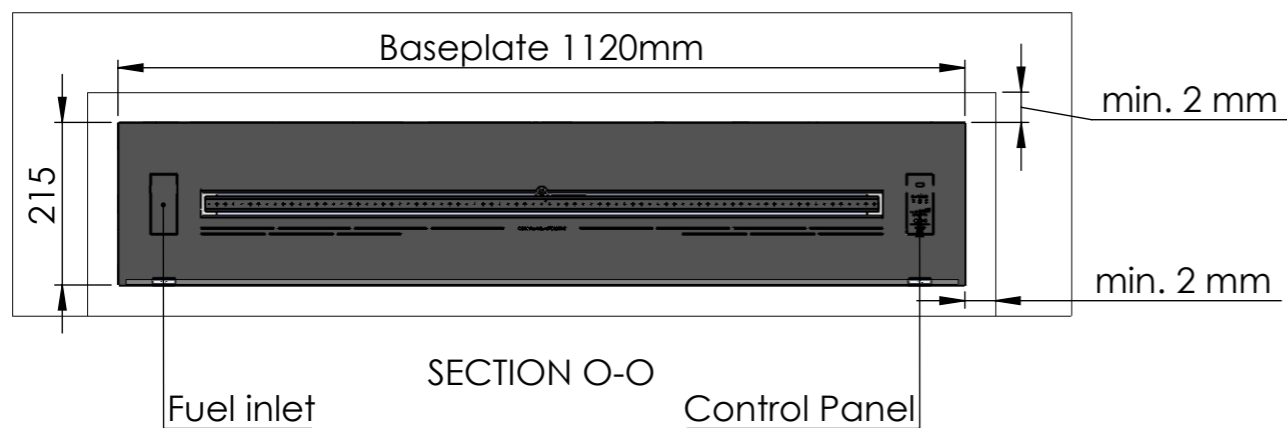

Denver Basic 1120

Flame Tray 900mm

Remote Control / Bluetooth / App/ 6 flame levels

With 80mm high glass screen

Please Note, if using the minimum required dimensions for the wall cut-out, the wall in front of the safety chamber becomes very thin, only 7,5mm.

Mounting if top plate is to rest on top of surrounding surface
 Note: base plate can get hot! Ensure that the surrounding surface can withstand a temperature of around 50 degrees C.

Wall cut-out dimensions

SECTION N-N

Dimensions are in millimeters		 DecoFlame ApS Stenholm 14 DK-9400 Nørresundby TLF: +45 96 30 48 00 www.decoflame.com	SCALE: 1:10
MATERIAL:			FORMAT: A3
WEIGHT:	kg	Order Number:	SHEET 3 OF 4
REVISION:		Denver Basic 1120	
Copyright of DecoFlame ApS Denmark, whose property this document remains. No part thereof may be disclosed, copied, duplicated or in any other way made use of, except with the approval of DecoFlame ApS DecoFlame Denmark.		DWG NO.	

Dimensions are in millimeters		 DecoFlame ApS Stenholm 14 DK-9400 Nørresundby TLF: +45 96 30 48 00 www.decoflame.com	SCALE: 1:20
MATERIAL:			FORMAT: A3
WEIGHT: kg		Order Number:	SHEET 4 OF 4
REVISION:			
Copyright of DecoFlame ApS Denmark, whose property this document remains. No part thereof may be disclosed, copied, duplicated or in any other way made use of, except with the approval of DecoFlame ApS DecoFlame Denmark.		DWG NO.	Close the wall recess