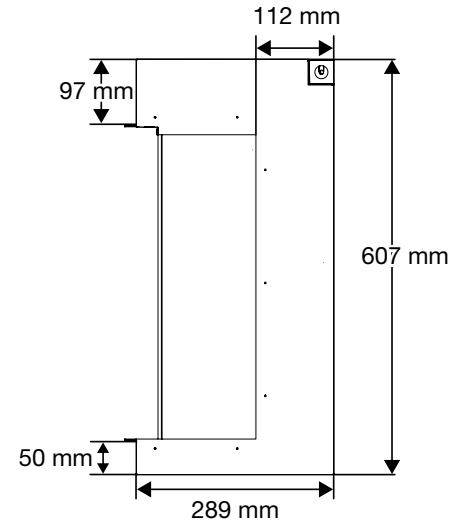

Product Dimensions

Model	A
50"	1246 mm
60"	1565 mm
74"	1883 mm