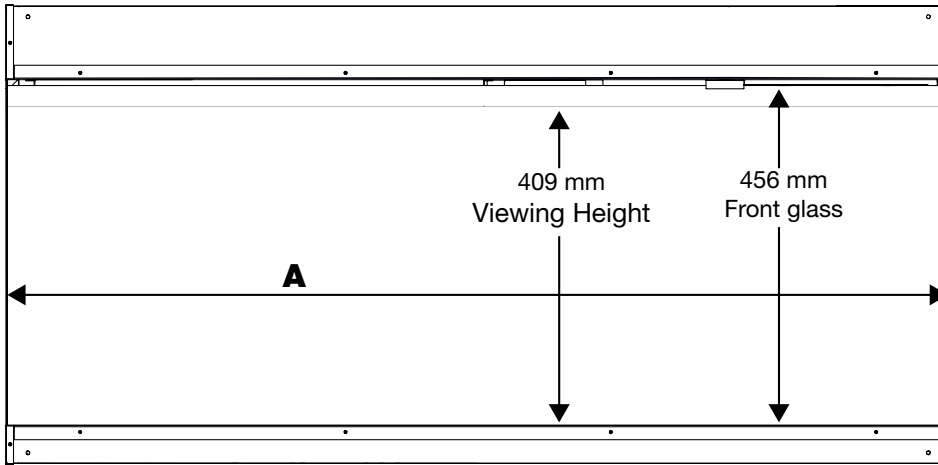

Product Dimensions

Model	A
50"	1246 mm
60"	1565 mm
74"	1883 mm