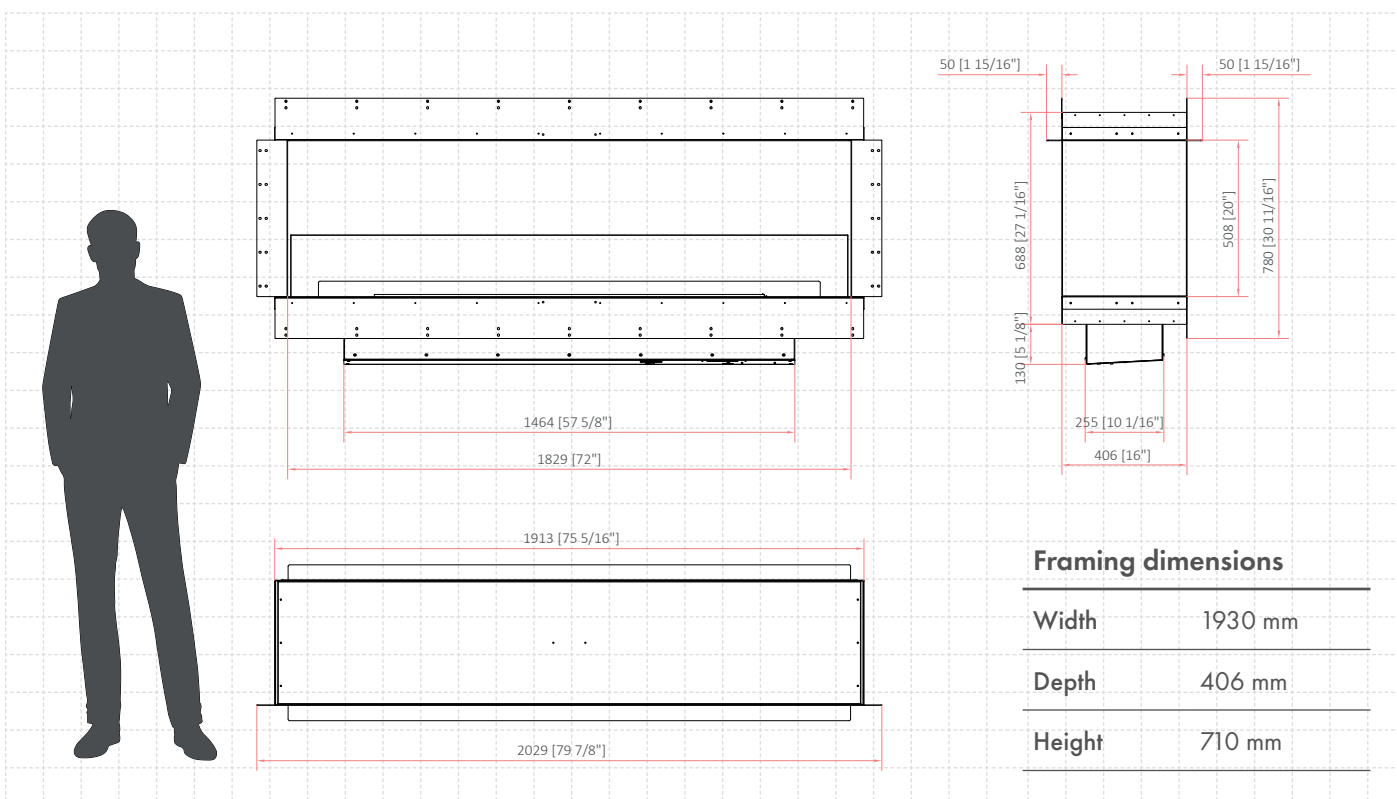

Forma 1800 Tunnel

Burner model	FLA4 1490 (BEV Technology®)
Fuel tank capacity	8.6 L
Maximum burn time	9 hours
Maximum heat output	13.0 kW
Minimum room cubature	130 m³
Flame height regulation	6 stages
Weight	101.3 kg
Fuel type	bioethanol 95 - 96,6%
Flue	not required
Air change rate	1 space volume per hour
Power supply	230 V
Finish	black powder coating
Materials	steel, galvanized steel, toughened glass
Application	for indoor use only

CONTROL OPTIONS

included

included

optional

'FLA4 NET-ZERO' APP

Control the fire with your smartphone!

OPTIONAL DECORATIVE TRAY

Decorative tray with 3 ceramic logs or white stones installed on the burner, behind the fireline.

O-TL certified

Manufactured to UL standards