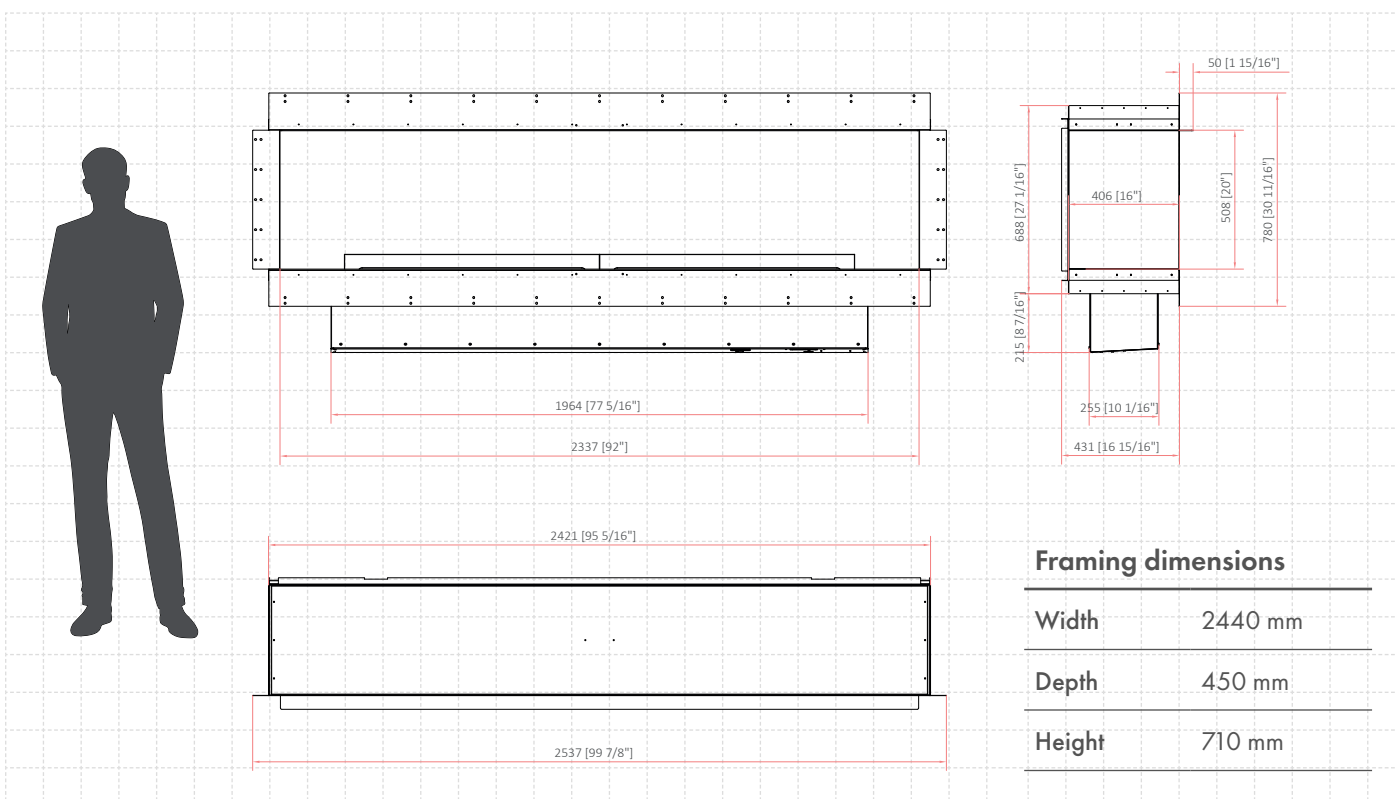

Forma 2300 Single-Sided

Burner model	FLA4+ 1990 (BEV Technology®)
Fuel tank capacity	36.3 L
Maximum burn time	31 hours
Maximum heat output	18.0 kW
Minimum room cubature	180 m³
Flame height regulation	6 stages
Weight	157.7 kg
Fuel type	bioethanol 95 - 96,6%
Flue	not required
Air change rate	1 space volume per hour
Power supply	230 V
Finish	black powder coating
Materials	steel, galvanized steel, toughened glass
Application	for indoor use only

CONTROL OPTIONS

included

included

optional

'FLA4 NET-ZERO' APP

Control the fire with your smartphone!

OPTIONAL DECORATIVE TRAY

Decorative tray with 4 ceramic logs or white stones installed on the burner, behind the fireline.

O-TL certified

Manufactured to UL standards