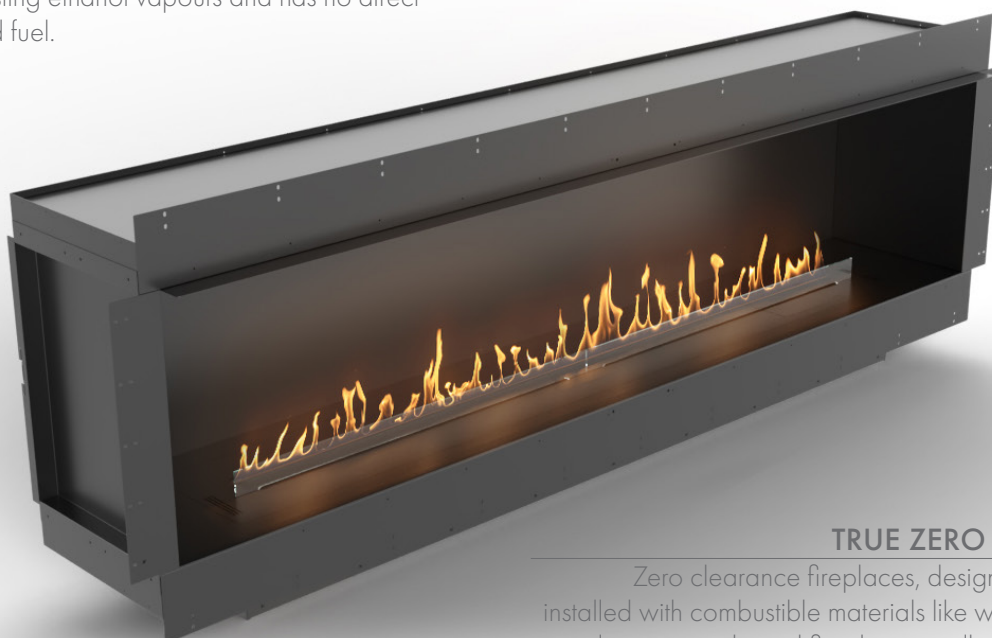

FORMA 2300 SINGLE-SIDED

WITH FLA4+ 1990 AUTOMATIC BEV® BURNER

Net Zero fireplace with the BEV Technology®

AUTOMATIC BEV® BURNER

The automatic burner with the patented BEV Technology® is the most advanced product in the industry ensuring the cleanest burning process without any smoke, smell or ash. The flame is produced by combusting ethanol vapours and has no direct contact with the liquid fuel.

TRUE ZERO CLEARANCE

Zero clearance fireplaces, designed to be safely installed with combustible materials like wood or drywall, revolutionize traditional fireplace installation and design, allowing for the creation of sleek media walls by enabling a TV to be mounted directly above.

INNOVATIVE TOUCH CONTROL PANEL

The touch control panel in the FLA4 fireplace combines modernity with elegance, being concealed behind a flap. With it, you can easily adjust the fireplace settings, check fuel levels, or set a shut-off timer. Additionally, the child lock feature ensures safety for the youngest users.

Forma 2300 Single-Sided

Burner model	FLA4+ 1990 (BEV Technology®)
Fuel tank capacity	36.3 L
Maximum burn time	31 hours
Maximum heat output	18.0 kW
Minimum room cubature	180 m ³
Flame height regulation	6 stages
Weight	157.7 kg
Fuel type	bioethanol 95 - 96,6%
Flue	not required
Air change rate	1 space volume per hour
Power supply	230 V
Finish	black powder coating
Materials	steel, galvanized steel, toughened glass
Application	for indoor use only